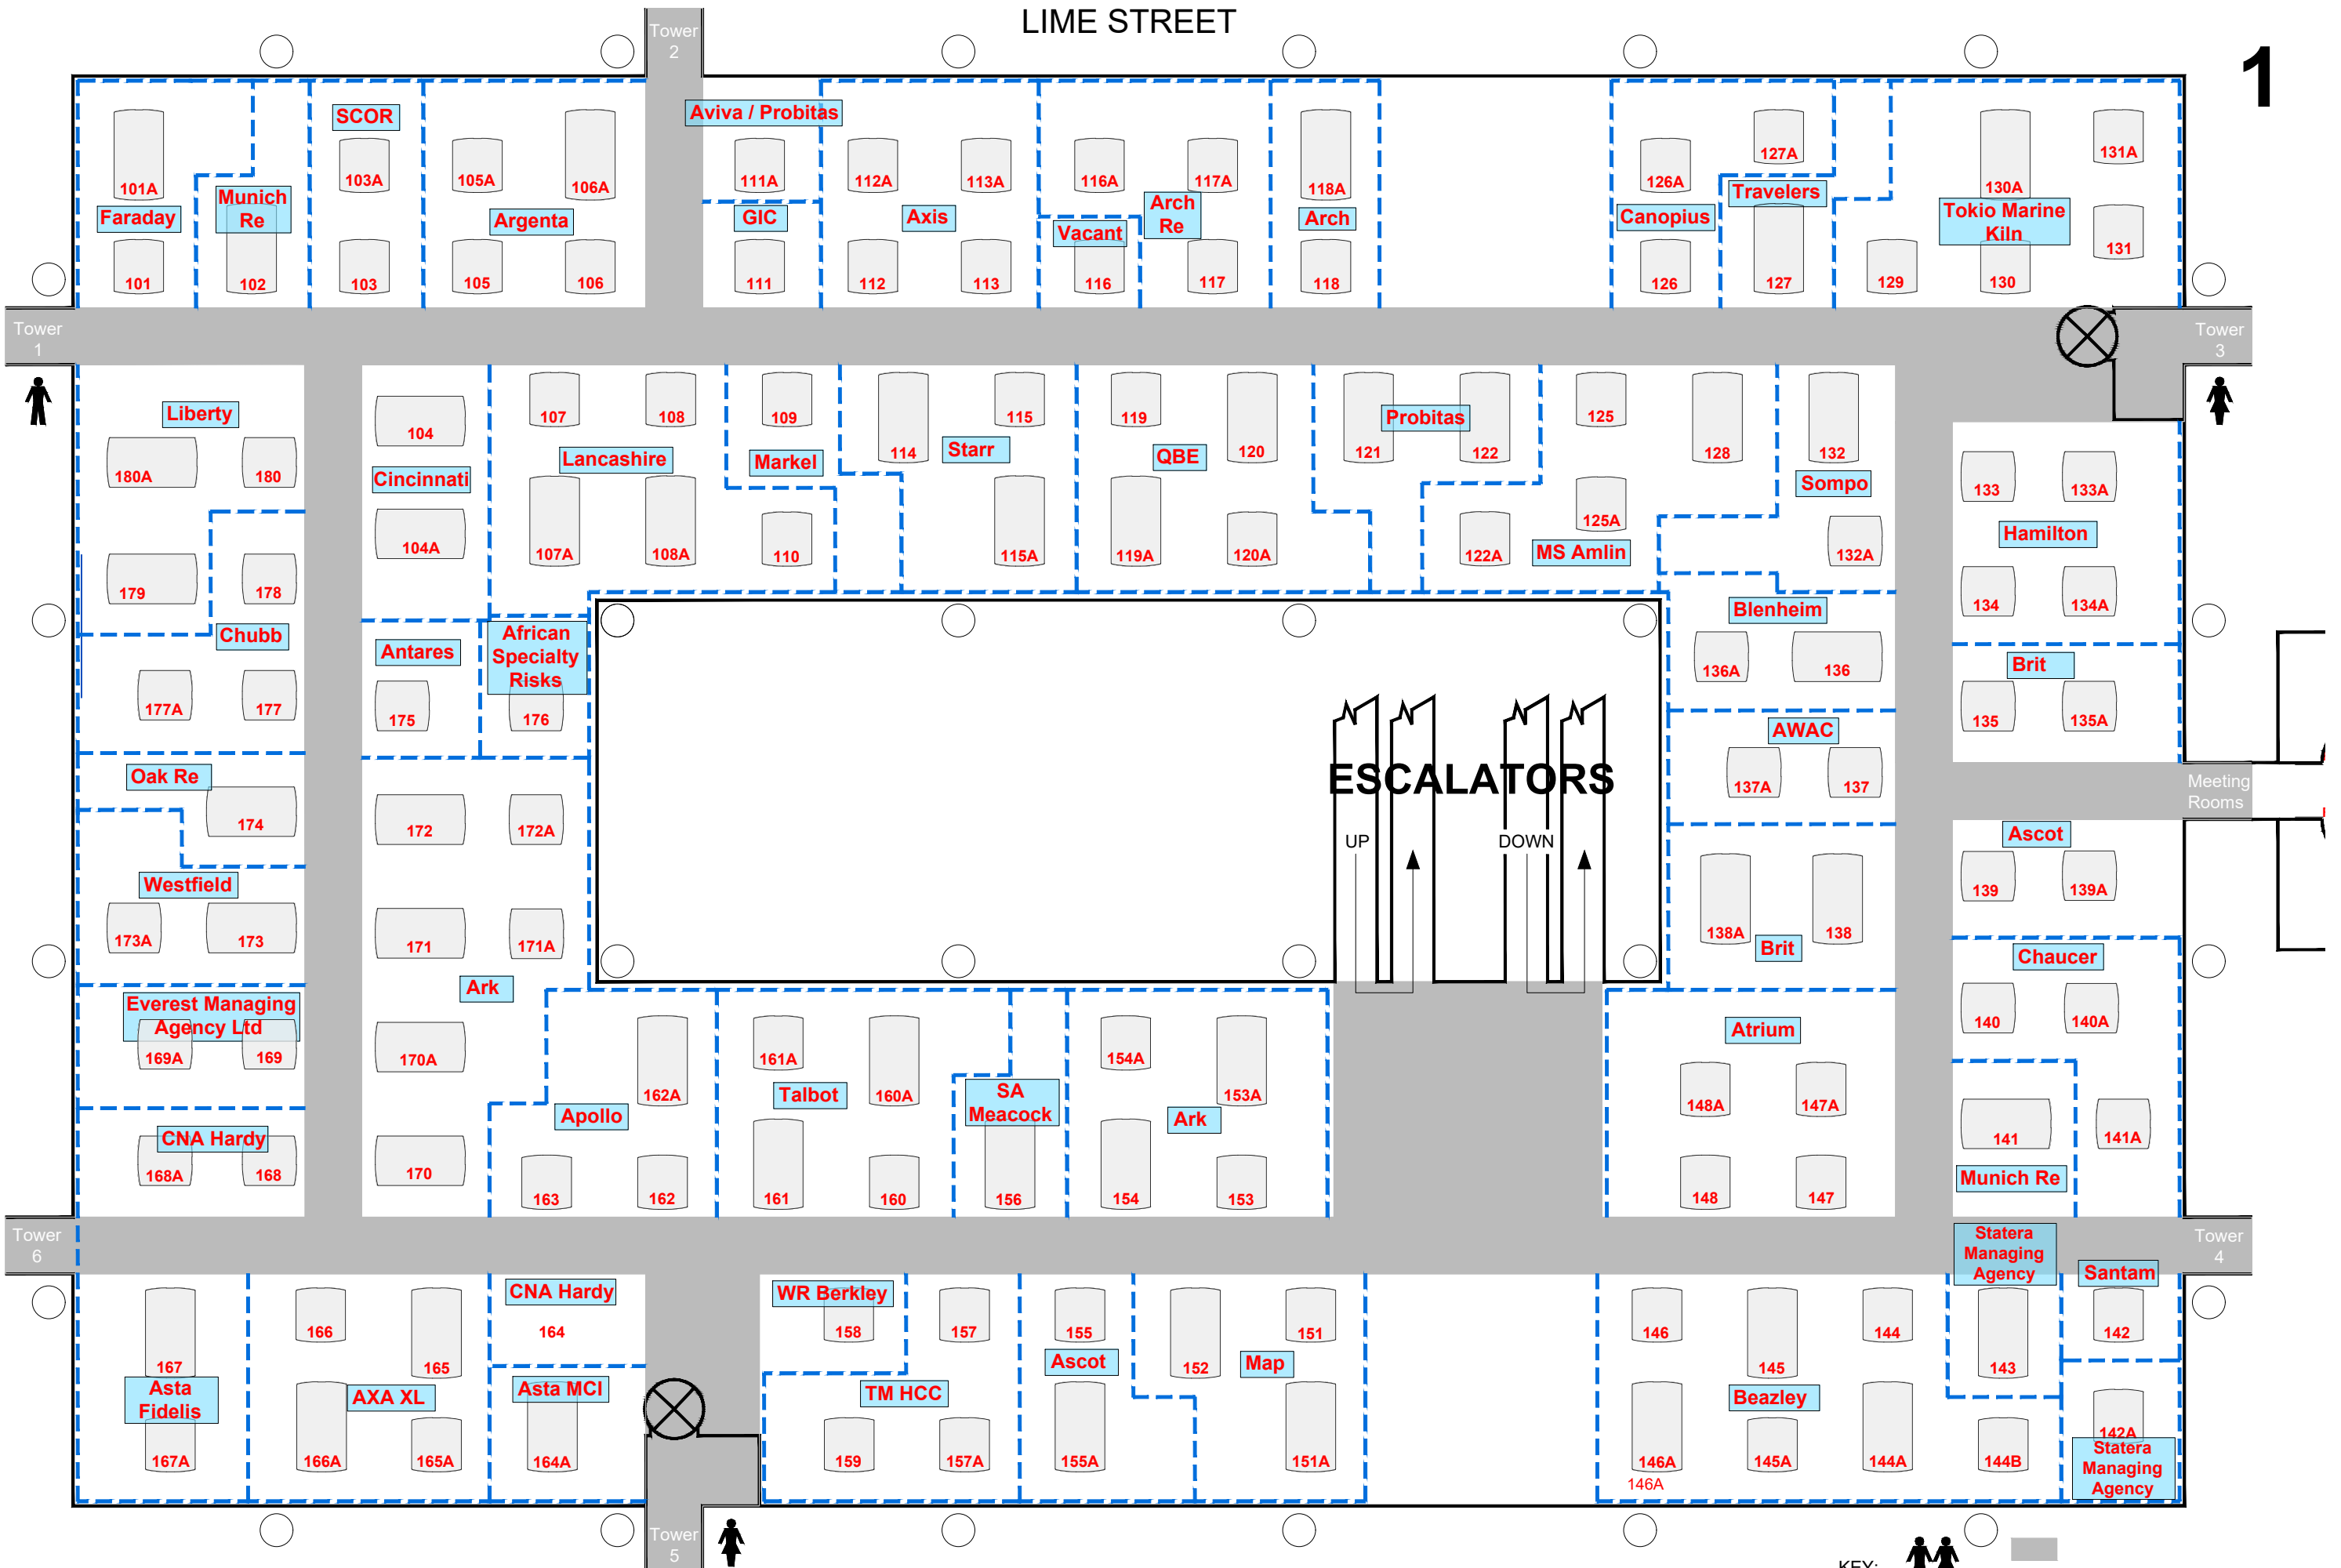

LIME STREET

1

UNDERWRITING BOX LAYOUT - GALLERY ONE

KEY: WC Main Walkway